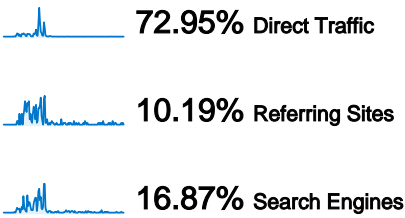

Direct Traffic	1,955.00 (72.95%)
Search Engines	452.00 (16.87%)
Referring Sites	273.00 (10.19%)

Top Traffic Sources

Sources	Visits	% visits	Keywords	Visits	% visits
(direct) ((none))	1,955	72.95%	rochester wellfest	275	60.84%
google (organic)	392	14.63%	rochester well fest	29	6.42%
bodymindspiritdirectory.org	102	3.81%	www.rochesterwellfest.com	26	5.75%
bing (organic)	32	1.19%	rochesterwellfest.com	17	3.76%
yahoo (organic)	22	0.82%	wellfest	10	2.21%