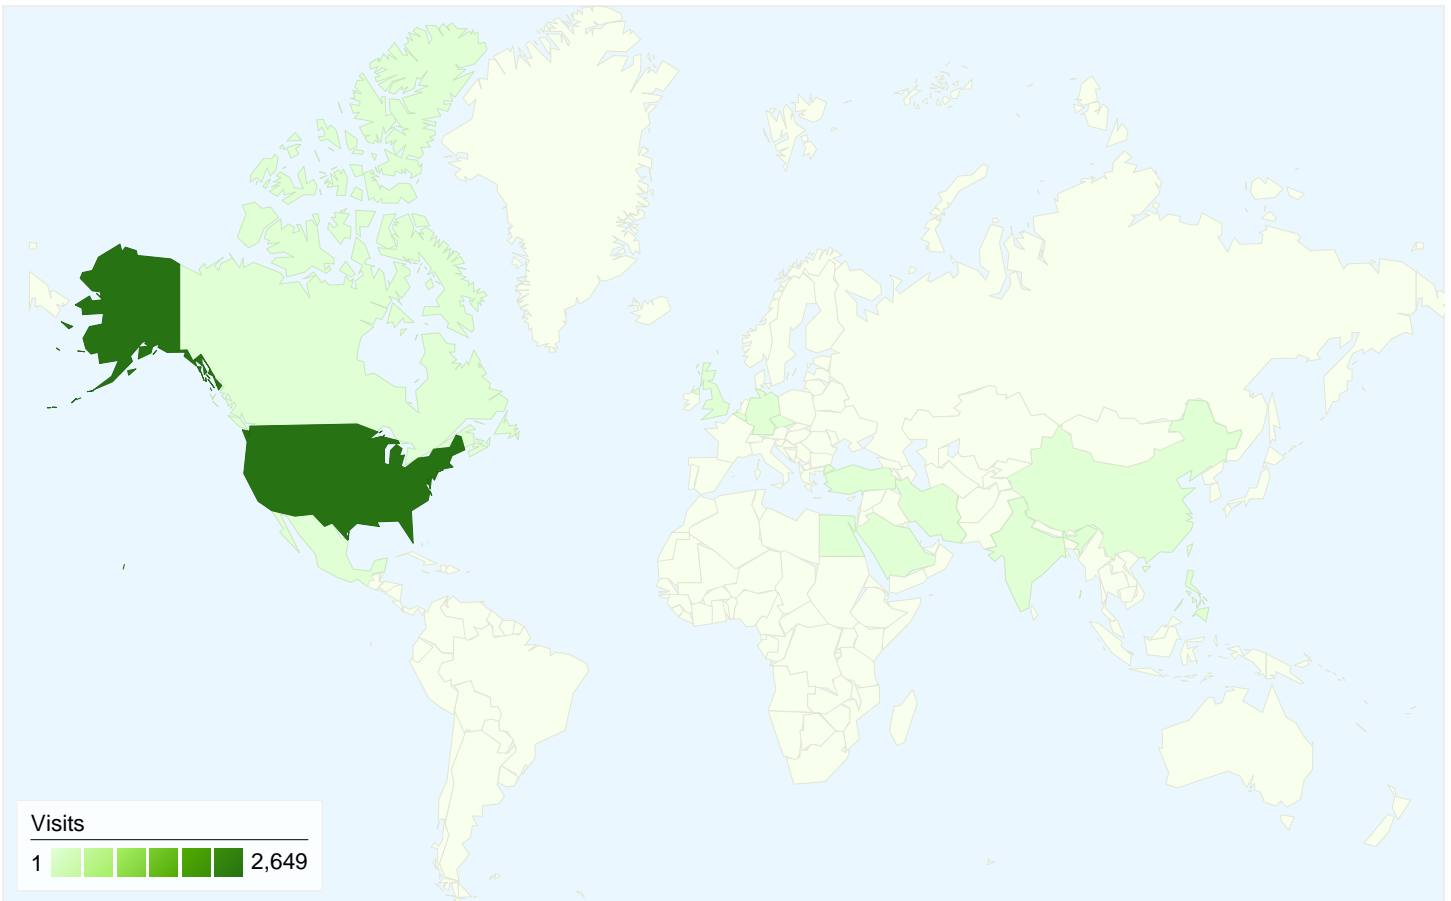

Visitors
1,708

Map Overlay

Traffic Sources Overview

- **Direct Traffic**
1,955.00 (72.95%)
- **Search Engines**
452.00 (16.87%)
- **Referring Sites**
273.00 (10.19%)

Content Overview

Pages	Pageviews	% Pageviews
/	2,823	41.96%
/pages/attendees	1,145	17.02%
/exhibitors/index	670	9.96%
/attendants/index	341	5.07%
/?page=2	229	3.40%

1,708 people visited this site

 **2,680** Visits

 **1,708** Absolute Unique Visitors

 **6,728** Pageviews

 **2.51** Average Pageviews

 **00:02:41** Time on Site

 **43.21%** Bounce Rate

 **63.25%** New Visits

All traffic sources sent a total of 2,680 visits

Direct Traffic	1,955.00 (72.95%)
Search Engines	452.00 (16.87%)
Referring Sites	273.00 (10.19%)

Top Traffic Sources

Sources	Visits	% visits	Keywords	Visits	% visits
(direct) ((none))	1,955	72.95%	rochester wellfest	275	60.84%
google (organic)	392	14.63%	rochester well fest	29	6.42%
bodymindspiritdirectory.org	102	3.81%	www.rochesterwellfest.com	26	5.75%
bing (organic)	32	1.19%	rochesterwellfest.com	17	3.76%
yahoo (organic)	22	0.82%	wellfest	10	2.21%

2,680 visits came from 15 countries/territories

Site Usage

Country/Territory	Visits	Pages/Visit	Avg. Time on Site	% New Visits	Bounce Rate
United States	2,649	2.52	00:02:42	62.93%	42.92%
(not set)	13	2.38	00:02:50	76.92%	38.46%
India	3	1.00	00:00:00	100.00%	100.00%
Belgium	2	1.00	00:00:00	100.00%	100.00%
United Kingdom	2	1.00	00:00:00	100.00%	100.00%
Canada	2	1.00	00:00:00	100.00%	100.00%
Germany	1	1.00	00:00:00	100.00%	100.00%
Turkey	1	1.00	00:00:00	100.00%	100.00%
Czech Republic	1	1.00	00:00:00	100.00%	100.00%