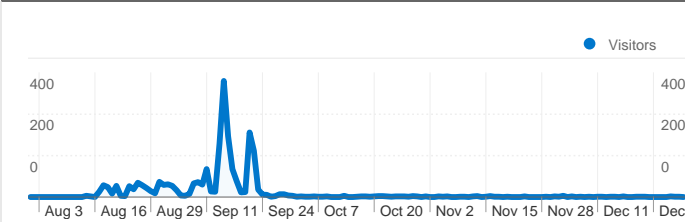

Site Usage

2,680 Visits

43.21% Bounce Rate

6,728 Pageviews

00:02:41 Avg. Time on Site

2.51 Pages/Visit

63.25% % New Visits

Visitors Overview

1,708 people visited this site

 **2,680** Visits

 **1,708** Absolute Unique Visitors

 **6,728** Pageviews

 **2.51** Average Pageviews

 **00:02:41** Time on Site

 **43.21%** Bounce Rate

 **63.25%** New Visits

2,680 visits came from 15 countries/territories

Site Usage

Country/Territory	Visits	Pages/Visit	Avg. Time on Site	% New Visits	Bounce Rate
United States	2,649	2.52	00:02:42	62.93%	42.92%
(not set)	13	2.38	00:02:50	76.92%	38.46%
India	3	1.00	00:00:00	100.00%	100.00%
Belgium	2	1.00	00:00:00	100.00%	100.00%
United Kingdom	2	1.00	00:00:00	100.00%	100.00%
Canada	2	1.00	00:00:00	100.00%	100.00%
Germany	1	1.00	00:00:00	100.00%	100.00%
Turkey	1	1.00	00:00:00	100.00%	100.00%
Czech Republic	1	1.00	00:00:00	100.00%	100.00%

China	1	1.00	00:00:00	100.00%	100.00%
					1 - 10 of 15

Pages on this site were viewed a total of 6,728 times

6,728 Pageviews

5,536 Unique Views

43.21% Bounce Rate

Top Content

Pages	Pageviews	% Pageviews
/	2,823	41.96%
/pages/attendees	1,145	17.02%
/exhibitors/index	670	9.96%
/attendants/index	341	5.07%
/?page=2	229	3.40%