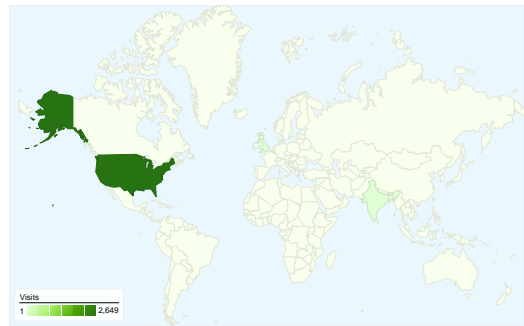

Visitors
1,708

Map Overlay

Traffic Sources Overview

- **Direct Traffic**
1,955.00 (72.95%)
- **Search Engines**
452.00 (16.87%)
- **Referring Sites**
273.00 (10.19%)

Content Overview

Pages	Pageviews	% Pageviews
/	2,823	41.96%
/pages/attendees	1,145	17.02%
/exhibitors/index	670	9.96%
/attendants/index	341	5.07%
/?page=2	229	3.40%

1,708 people visited this site

 **2,680** Visits

 **1,708** Absolute Unique Visitors

 **6,728** Pageviews

 **2.51** Average Pageviews

 **00:02:41** Time on Site

 **43.21%** Bounce Rate

 **63.25%** New Visits

2,680 visits came from 15 countries/territories

Site Usage

Country/Territory	Visits	Pages/Visit	Avg. Time on Site	% New Visits	Bounce Rate
United States	2,649	2.52	00:02:42	62.93%	42.92%
(not set)	13	2.38	00:02:50	76.92%	38.46%
India	3	1.00	00:00:00	100.00%	100.00%
Belgium	2	1.00	00:00:00	100.00%	100.00%
United Kingdom	2	1.00	00:00:00	100.00%	100.00%
Canada	2	1.00	00:00:00	100.00%	100.00%
Germany	1	1.00	00:00:00	100.00%	100.00%
Turkey	1	1.00	00:00:00	100.00%	100.00%
Czech Republic	1	1.00	00:00:00	100.00%	100.00%

China	1	1.00	00:00:00	100.00%	100.00%
					1 - 10 of 15

Pages on this site were viewed a total of 6,728 times

6,728 Pageviews

5,536 Unique Views

43.21% Bounce Rate

Top Content

Pages	Pageviews	% Pageviews
/	2,823	41.96%
/pages/attendees	1,145	17.02%
/exhibitors/index	670	9.96%
/attendants/index	341	5.07%
/?page=2	229	3.40%